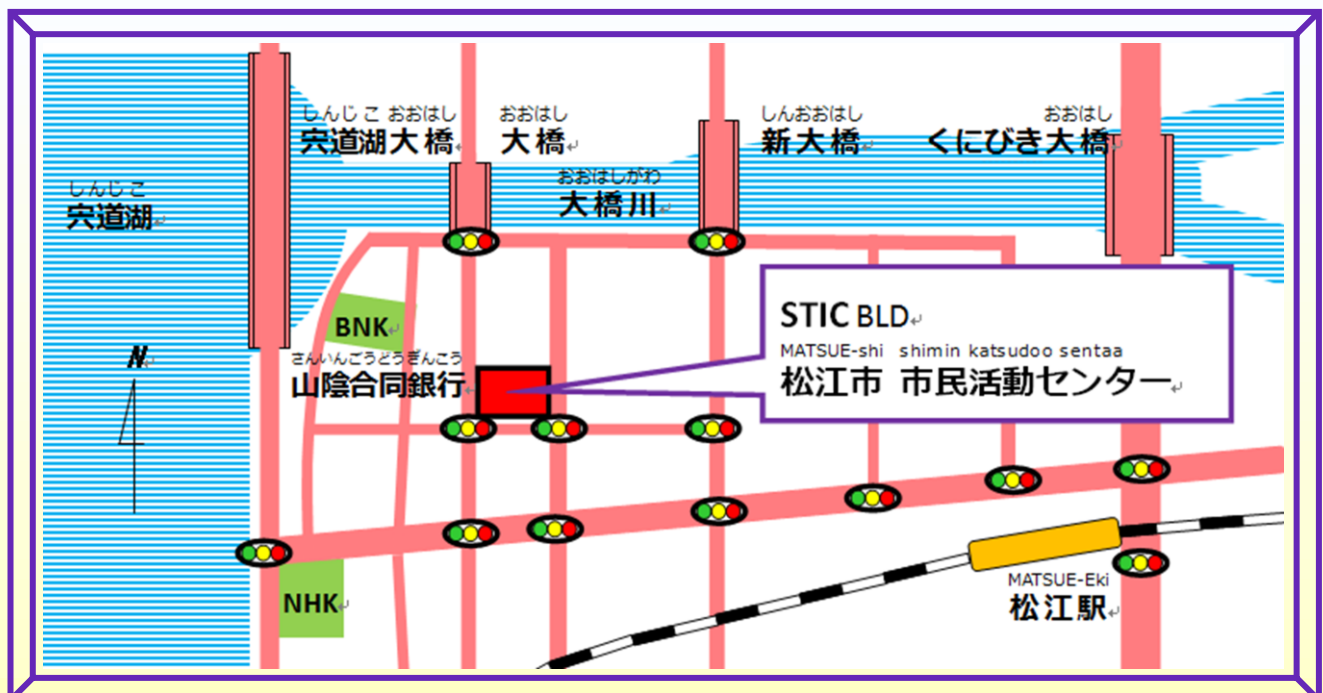

MATSUERIA

Japanese Language Class

“MATSUERIA Japanese Volunteer” staffs will teach you Japanese language kindly at the class. You can either begin or improve your Japanese studies. You can also get information on the Matsue culture. Please let us know your original culture as well. Let's create together a new Matsue culture. Please contact us by e-mail. Do not hesitate to come directly to the class.

Time : Every Saturday morning 10:00 ~11:30
Location : STIC Bld (See the map below)
Capacity : Maximum 20 people
Fee : Free charge. Text expense might be needed depending on your study.
E-mail address : matsueria@yahoo.co.jp

Please check the HP <http://matsueria.wix.com/matsueria-jsg>

Let's study Japanese ! Let's use Japanese ! You can more enjoy your life in Matsue !